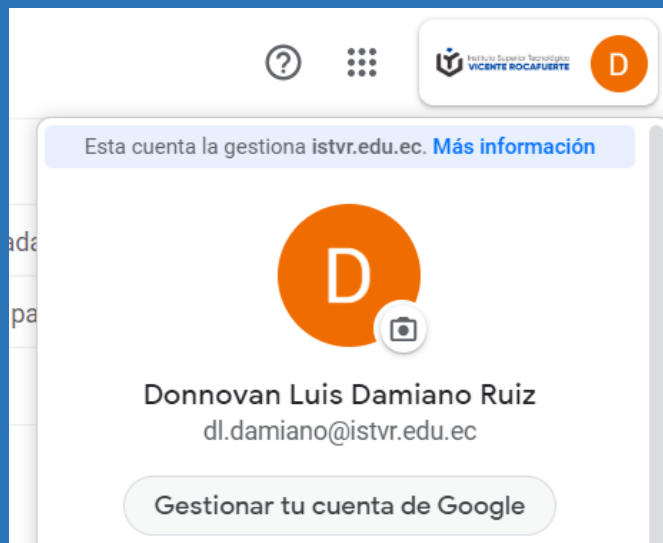

5. Ahora, en la esquina superior derecha ve a Gestionar tu cuenta.